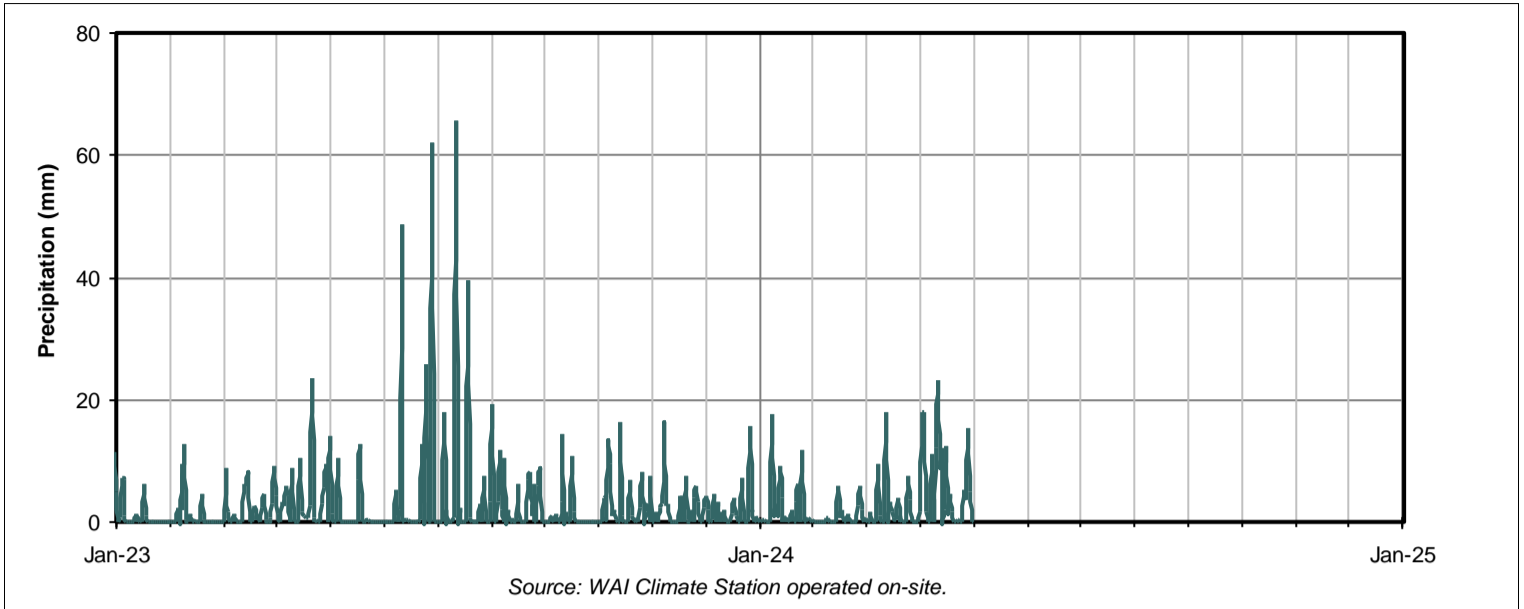

# BC Control

Data current to 29-Apr-2024 12:00. Data update scheduled for 31-May-2024 12:00.  
 For additional data requests, please email Walker Aggregates Inc.: [SHanson@Walkerind.com](mailto:SHanson@Walkerind.com)