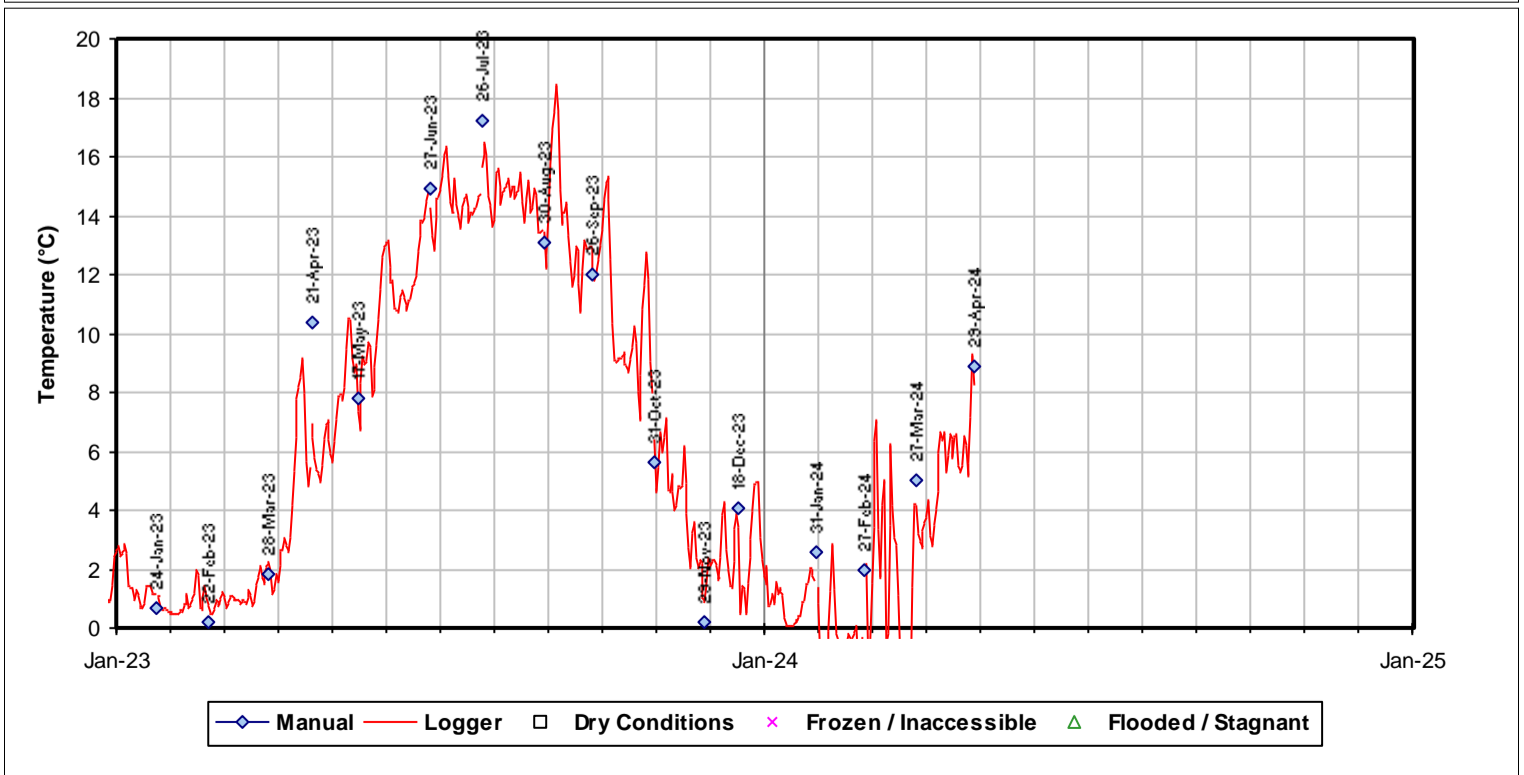

# BC Control

Data current to 29-Apr-2024 12:00. Data update scheduled for 31-May-2024 12:00.  
 For additional data requests, please email Walker Aggregates Inc.: [SHanson@Walkerind.com](mailto:SHanson@Walkerind.com)