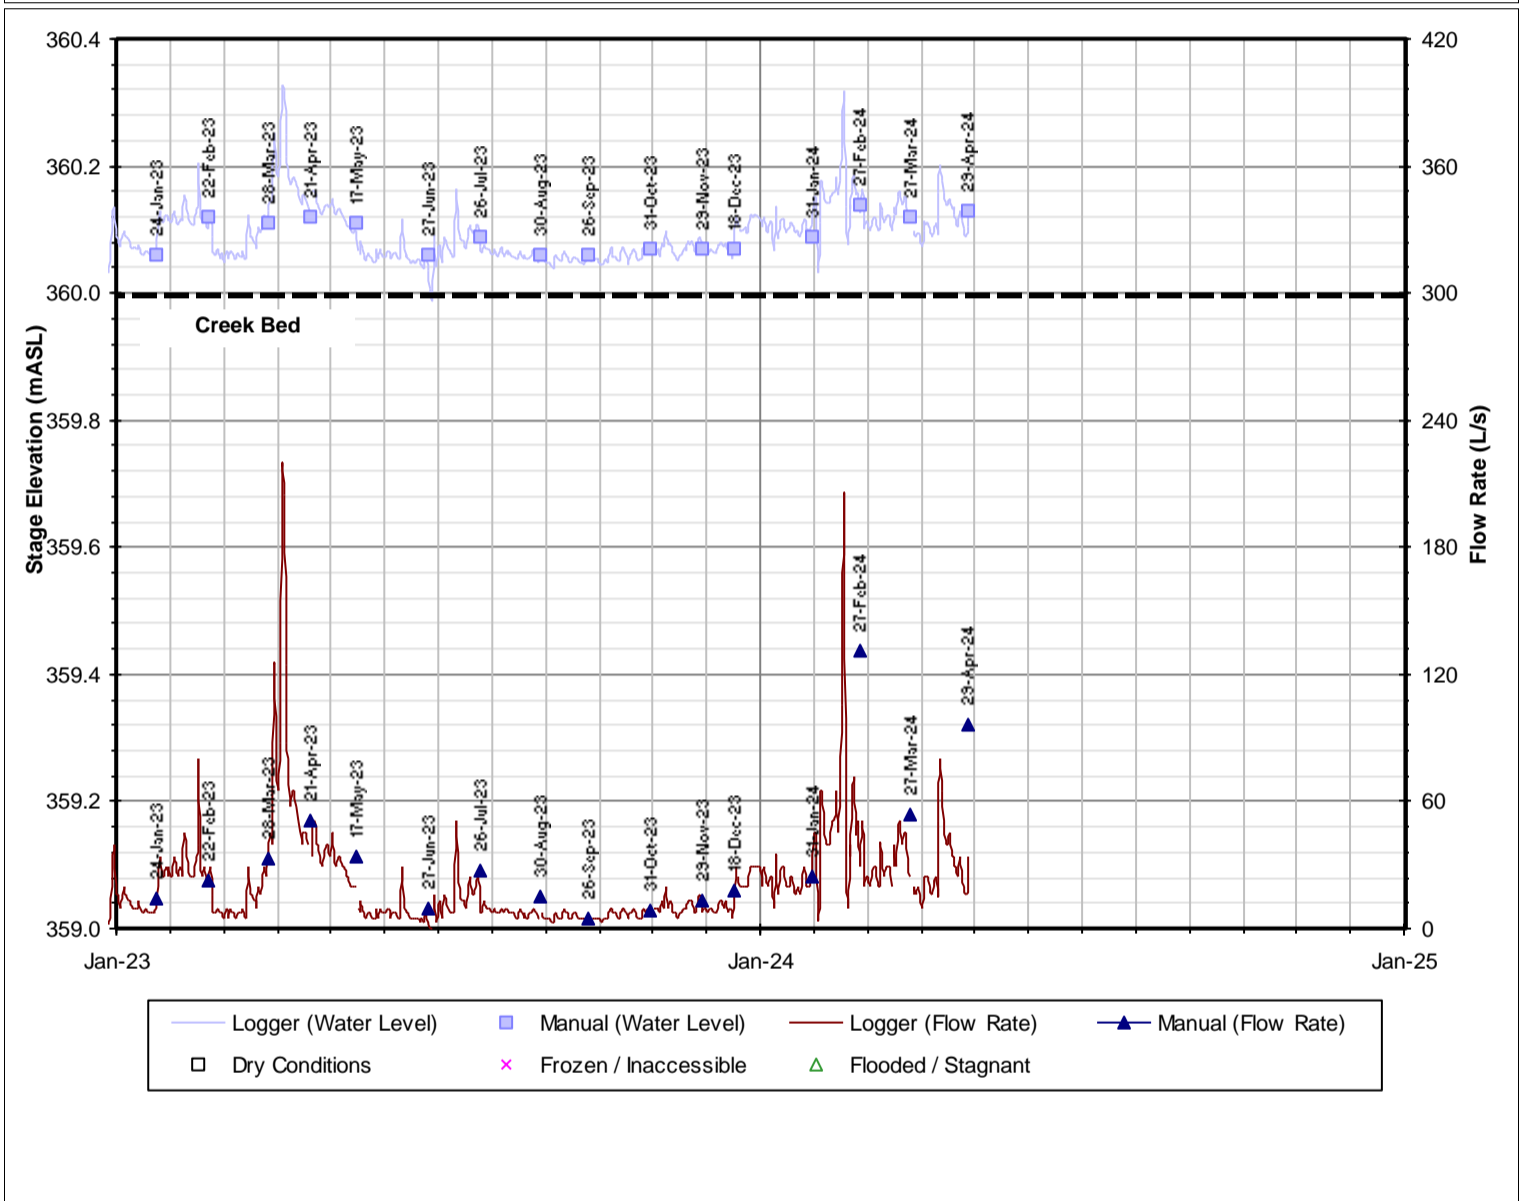

# PR Control

Data current to 29-Apr-2024 12:00. Data update scheduled for 31-May-2024 12:00.  
 For additional data requests, please email Walker Aggregates Inc.: [SHanson@Walkerind.com](mailto:SHanson@Walkerind.com)

# BC Control

Data current to 29-Apr-2024 12:00. Data update scheduled for 31-May-2024 12:00.  
 For additional data requests, please email Walker Aggregates Inc.: [SHanson@Walkerind.com](mailto:SHanson@Walkerind.com)