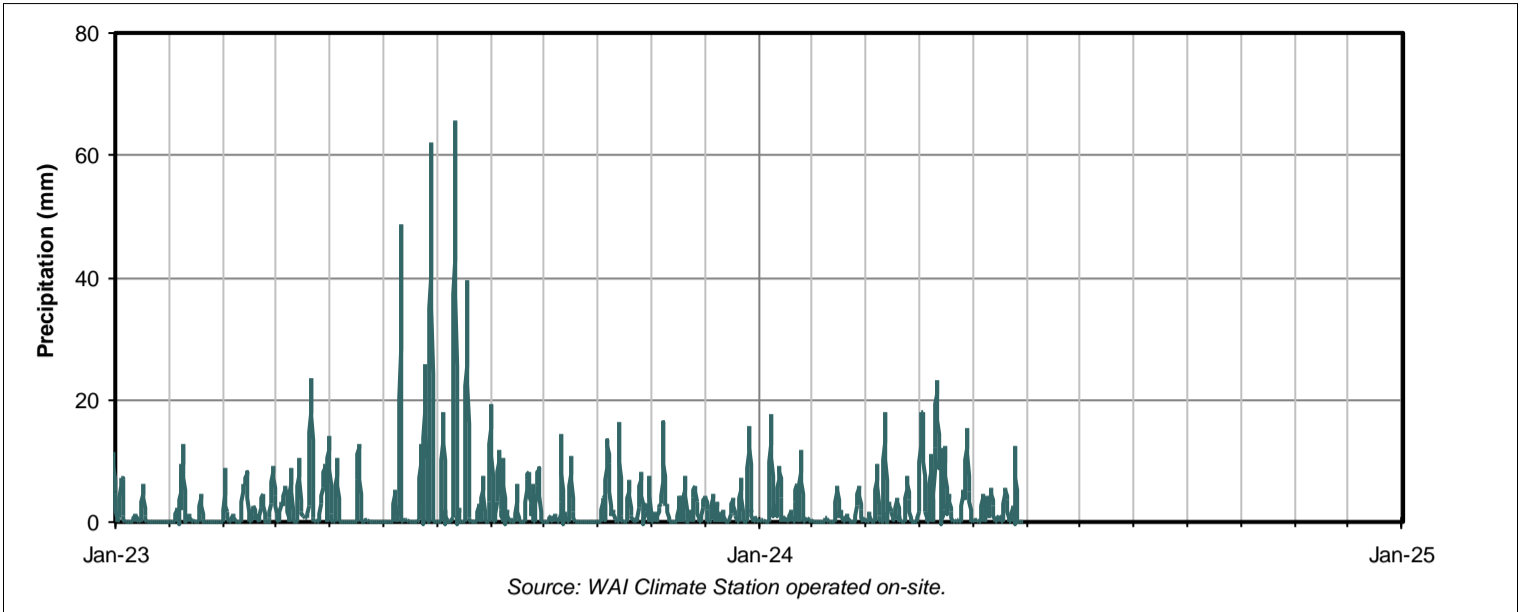

# PR Control

Data current to 26-May-2024 12:00. Data update scheduled for 30-Jun-2024 12:00.  
 For additional data requests, please email Walker Aggregates Inc.: [SHanson@Walkerind.com](mailto:SHanson@Walkerind.com)