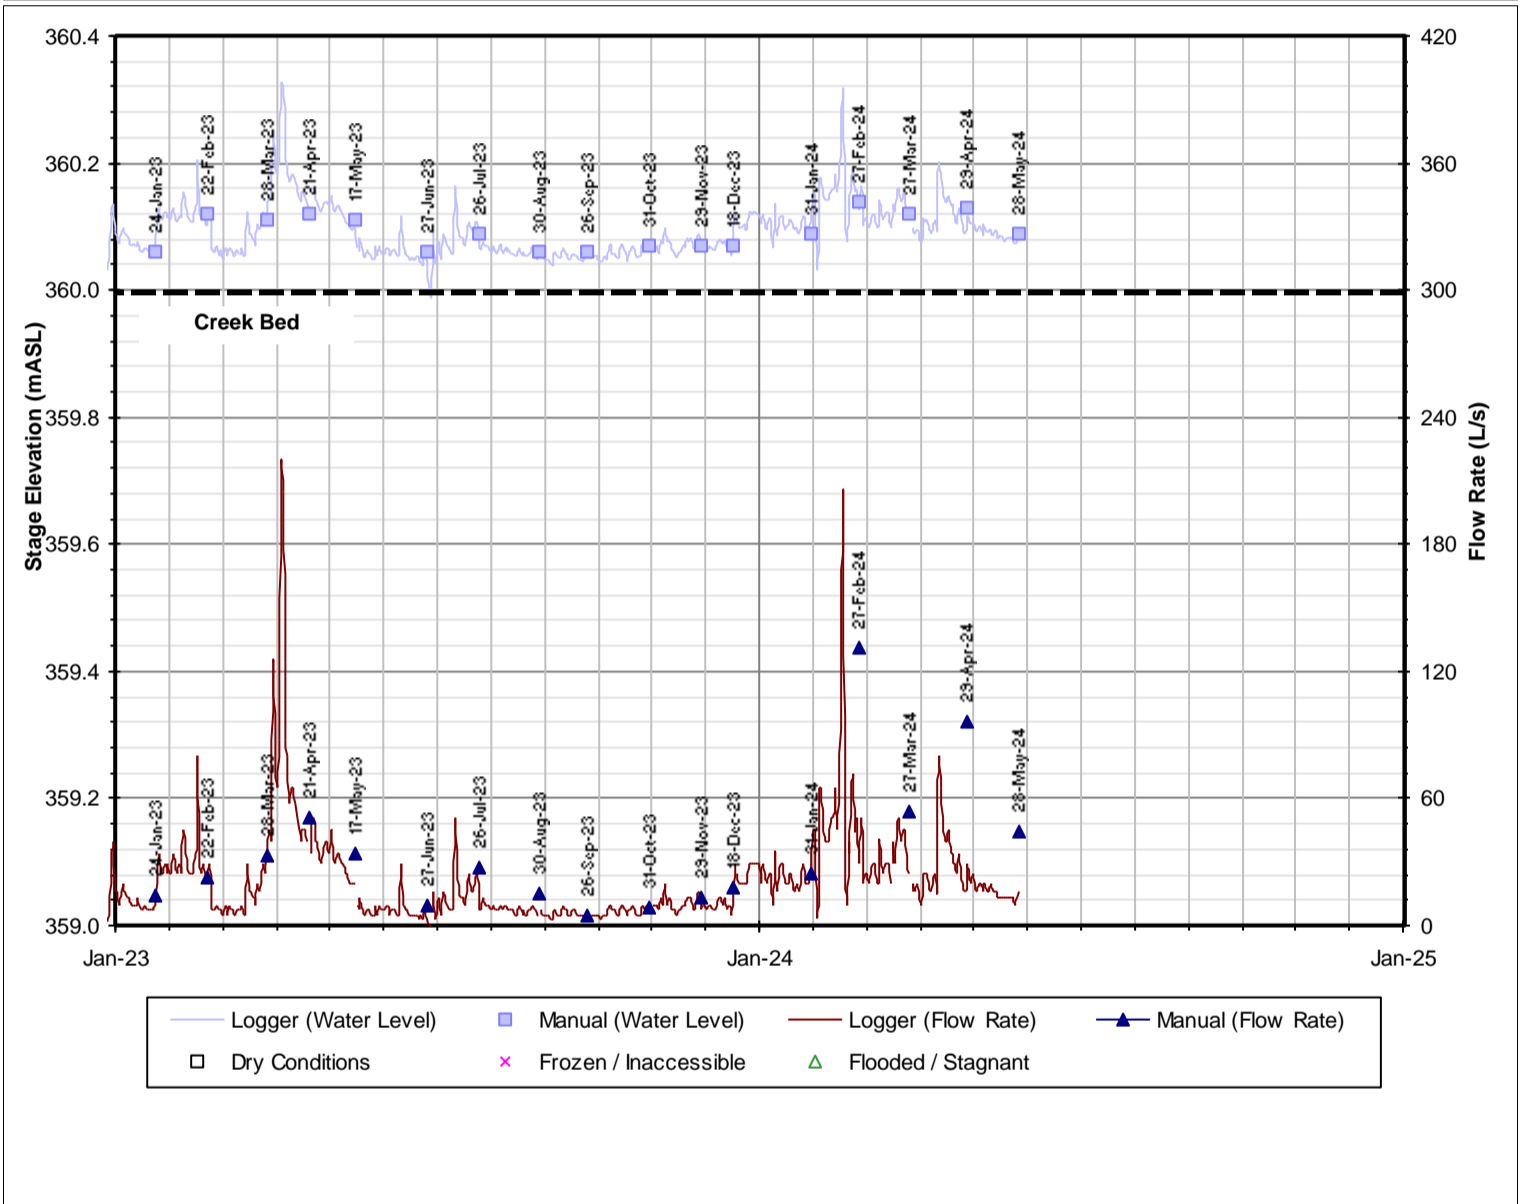

# PR Control

Data current to 26-May-2024 12:00. Data update scheduled for 30-Jun-2024 12:00.  
 For additional data requests, please email Walker Aggregates Inc.: [SHanson@Walkerind.com](mailto:SHanson@Walkerind.com)

# BC Control

Data current to 26-May-2024 12:00. Data update scheduled for 30-Jun-2024 12:00.  
 For additional data requests, please email Walker Aggregates Inc.: [SHanson@Walkerind.com](mailto:SHanson@Walkerind.com)