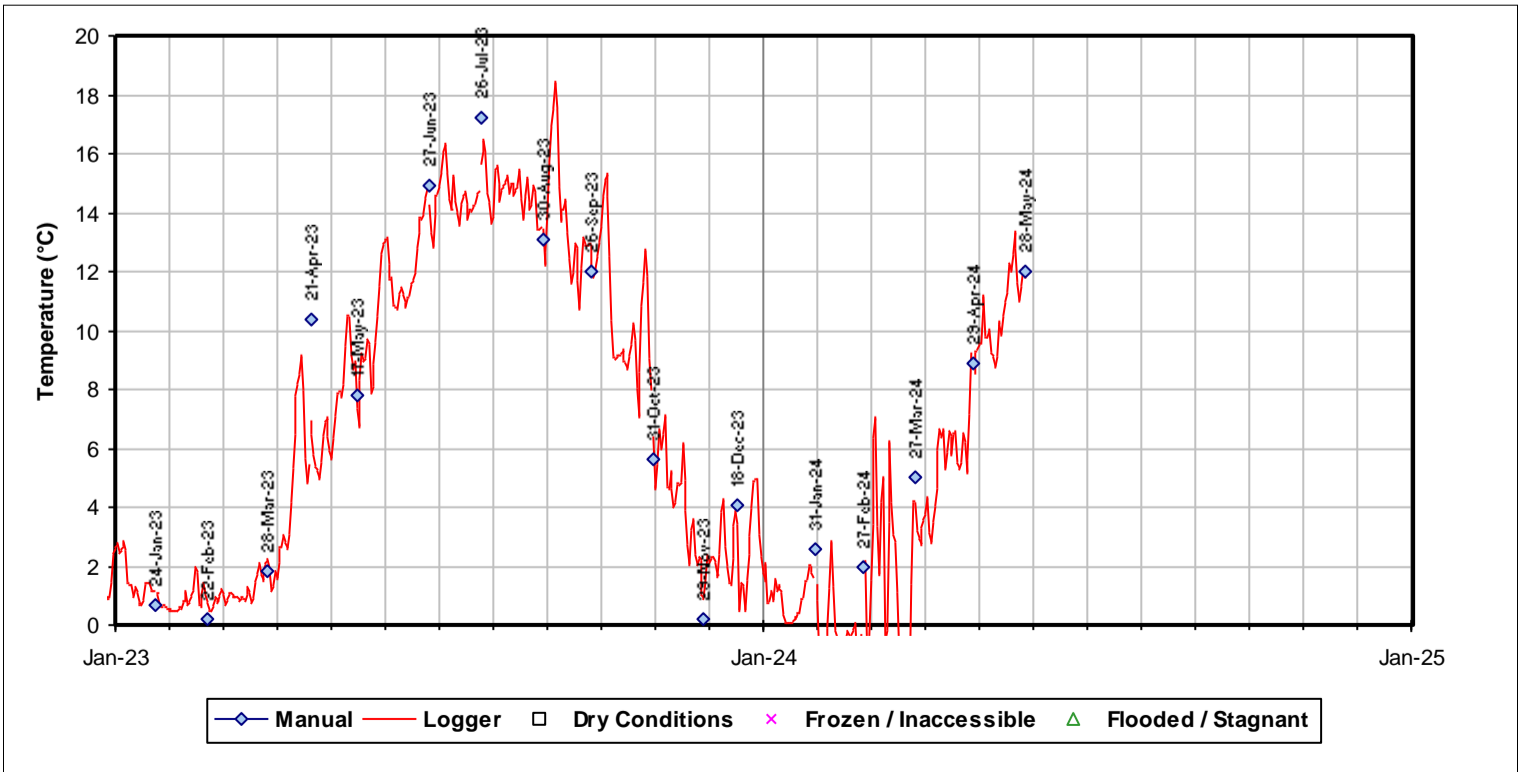

# BC Control

Data current to 26-May-2024 12:00. Data update scheduled for 30-Jun-2024 12:00.  
 For additional data requests, please email Walker Aggregates Inc.: [SHanson@Walkerind.com](mailto:SHanson@Walkerind.com)