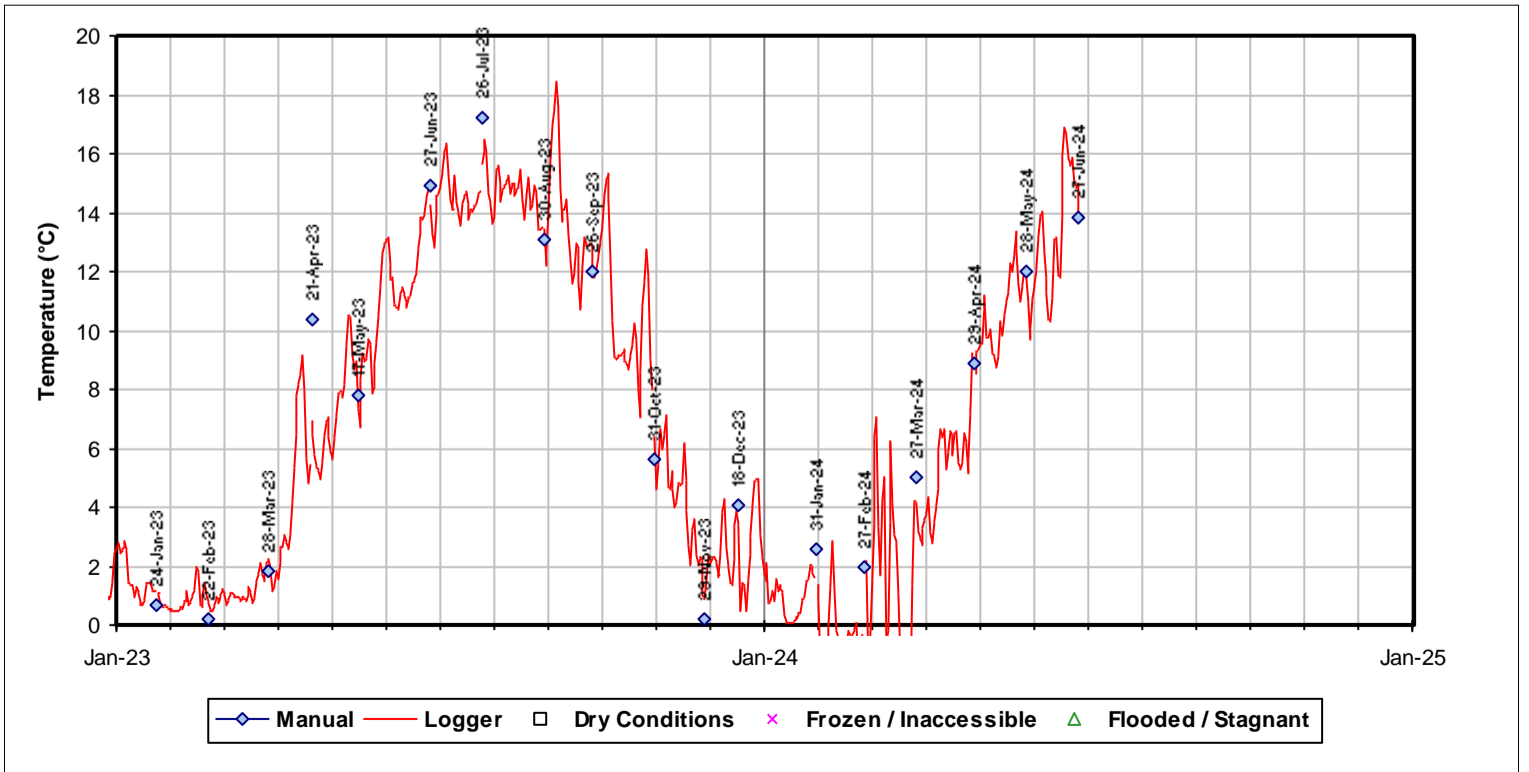

# BC Control

Data current to 27-Jun-2024 12:00. Data update scheduled for 31-Jul-2024 12:00.  
 For additional data requests, please email Walker Aggregates Inc.: [SHanson@Walkerind.com](mailto:SHanson@Walkerind.com)