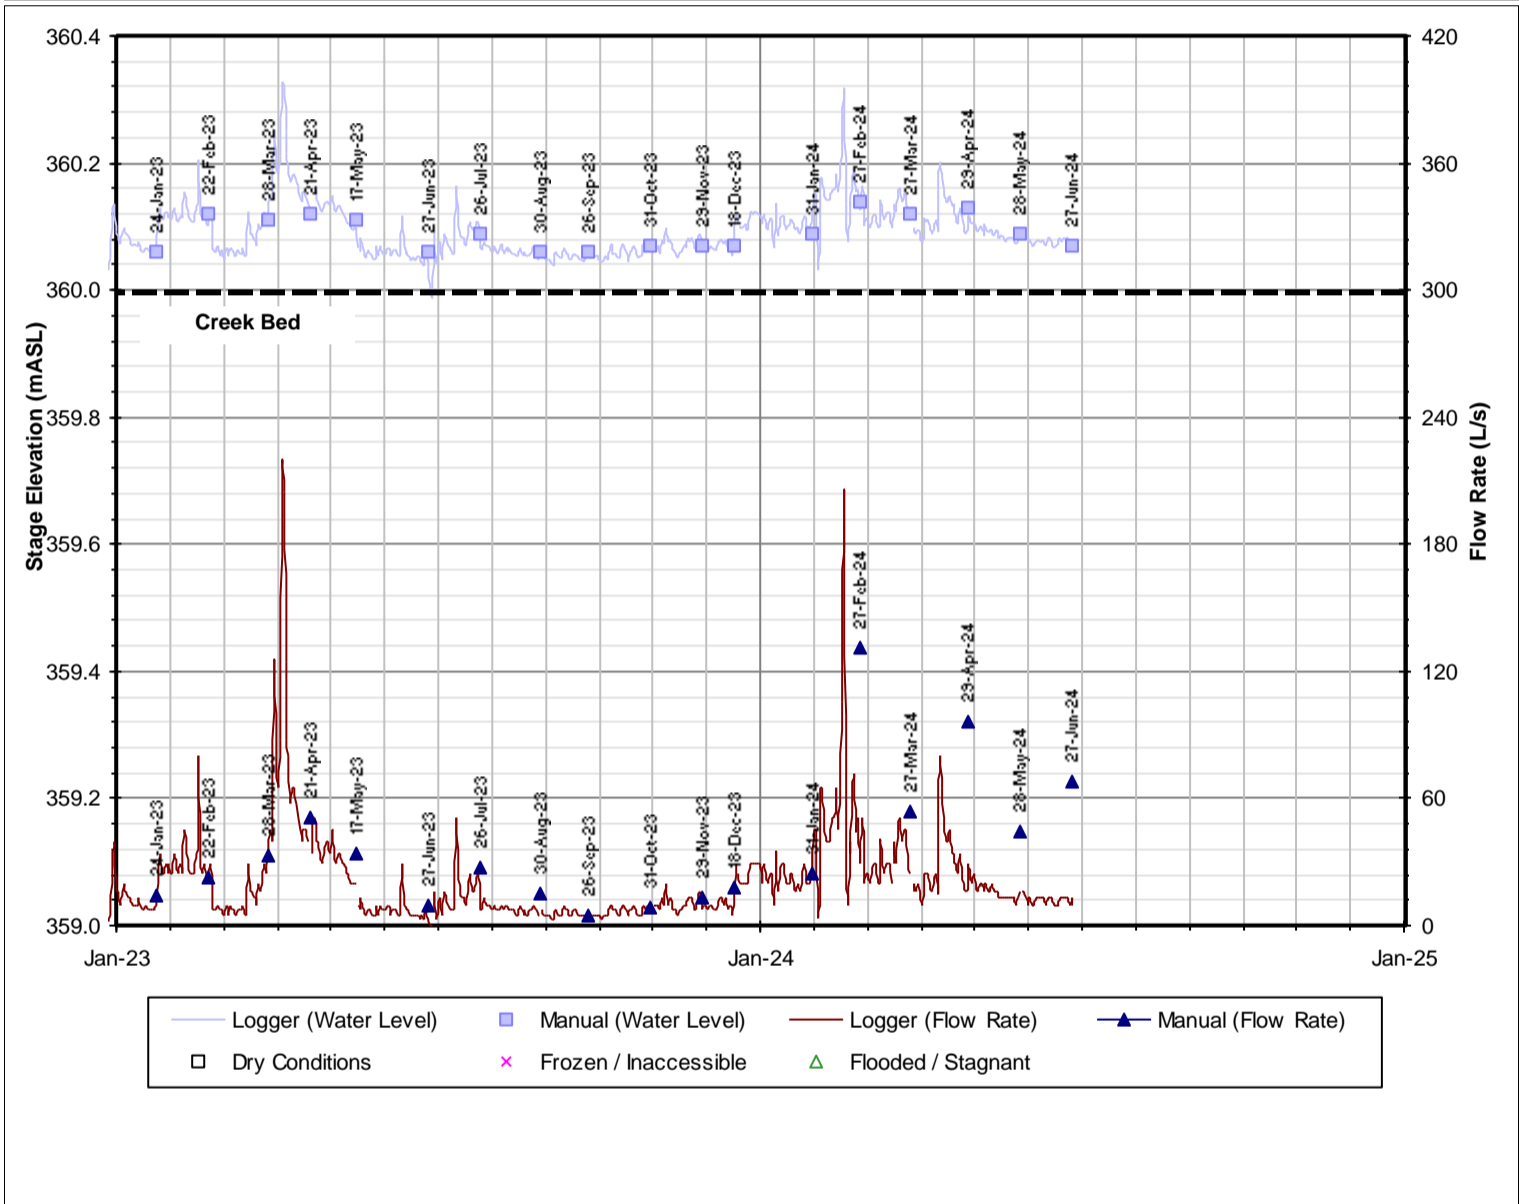

# PR Control

Data current to 27-Jun-2024 12:00. Data update scheduled for 31-Jul-2024 12:00.  
 For additional data requests, please email Walker Aggregates Inc.: [SHanson@Walkerind.com](mailto:SHanson@Walkerind.com)

# BC Control

Data current to 27-Jun-2024 12:00. Data update scheduled for 31-Jul-2024 12:00.  
 For additional data requests, please email Walker Aggregates Inc.: [SHanson@Walkerind.com](mailto:SHanson@Walkerind.com)