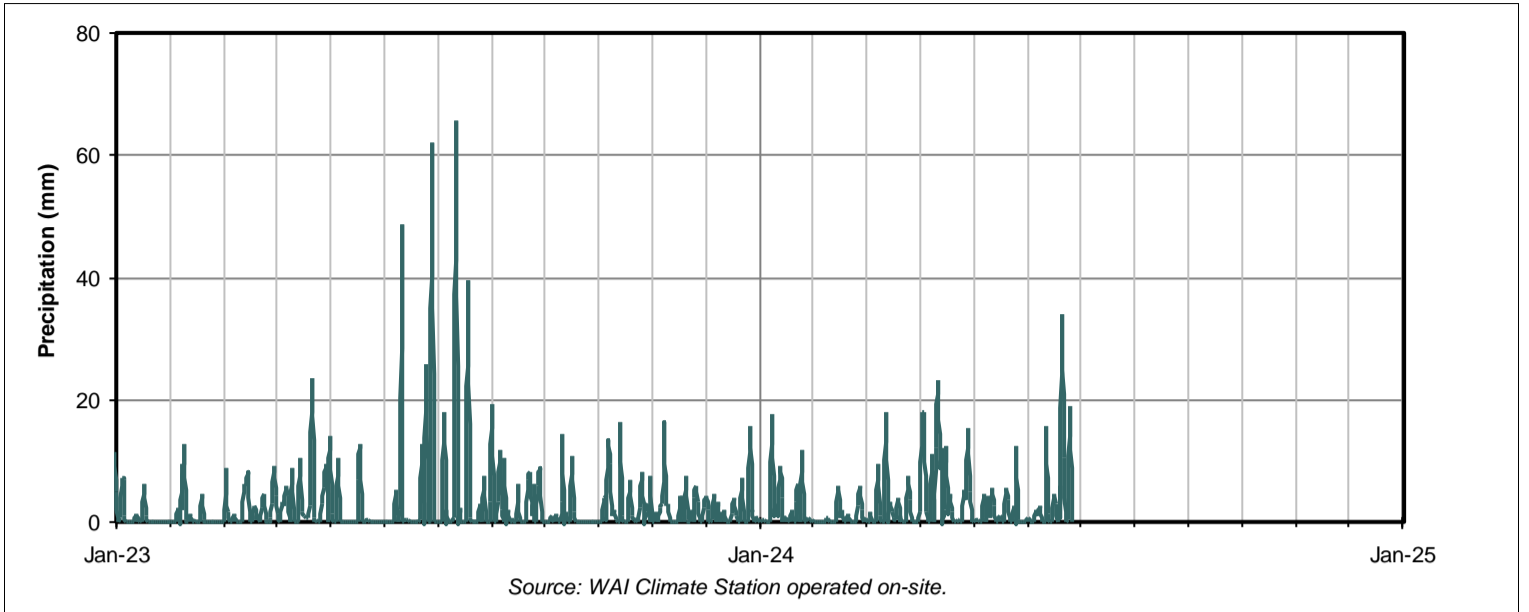

# PR Control

Data current to 27-Jun-2024 12:00. Data update scheduled for 31-Jul-2024 12:00.  
 For additional data requests, please email Walker Aggregates Inc.: [SHanson@Walkerind.com](mailto:SHanson@Walkerind.com)