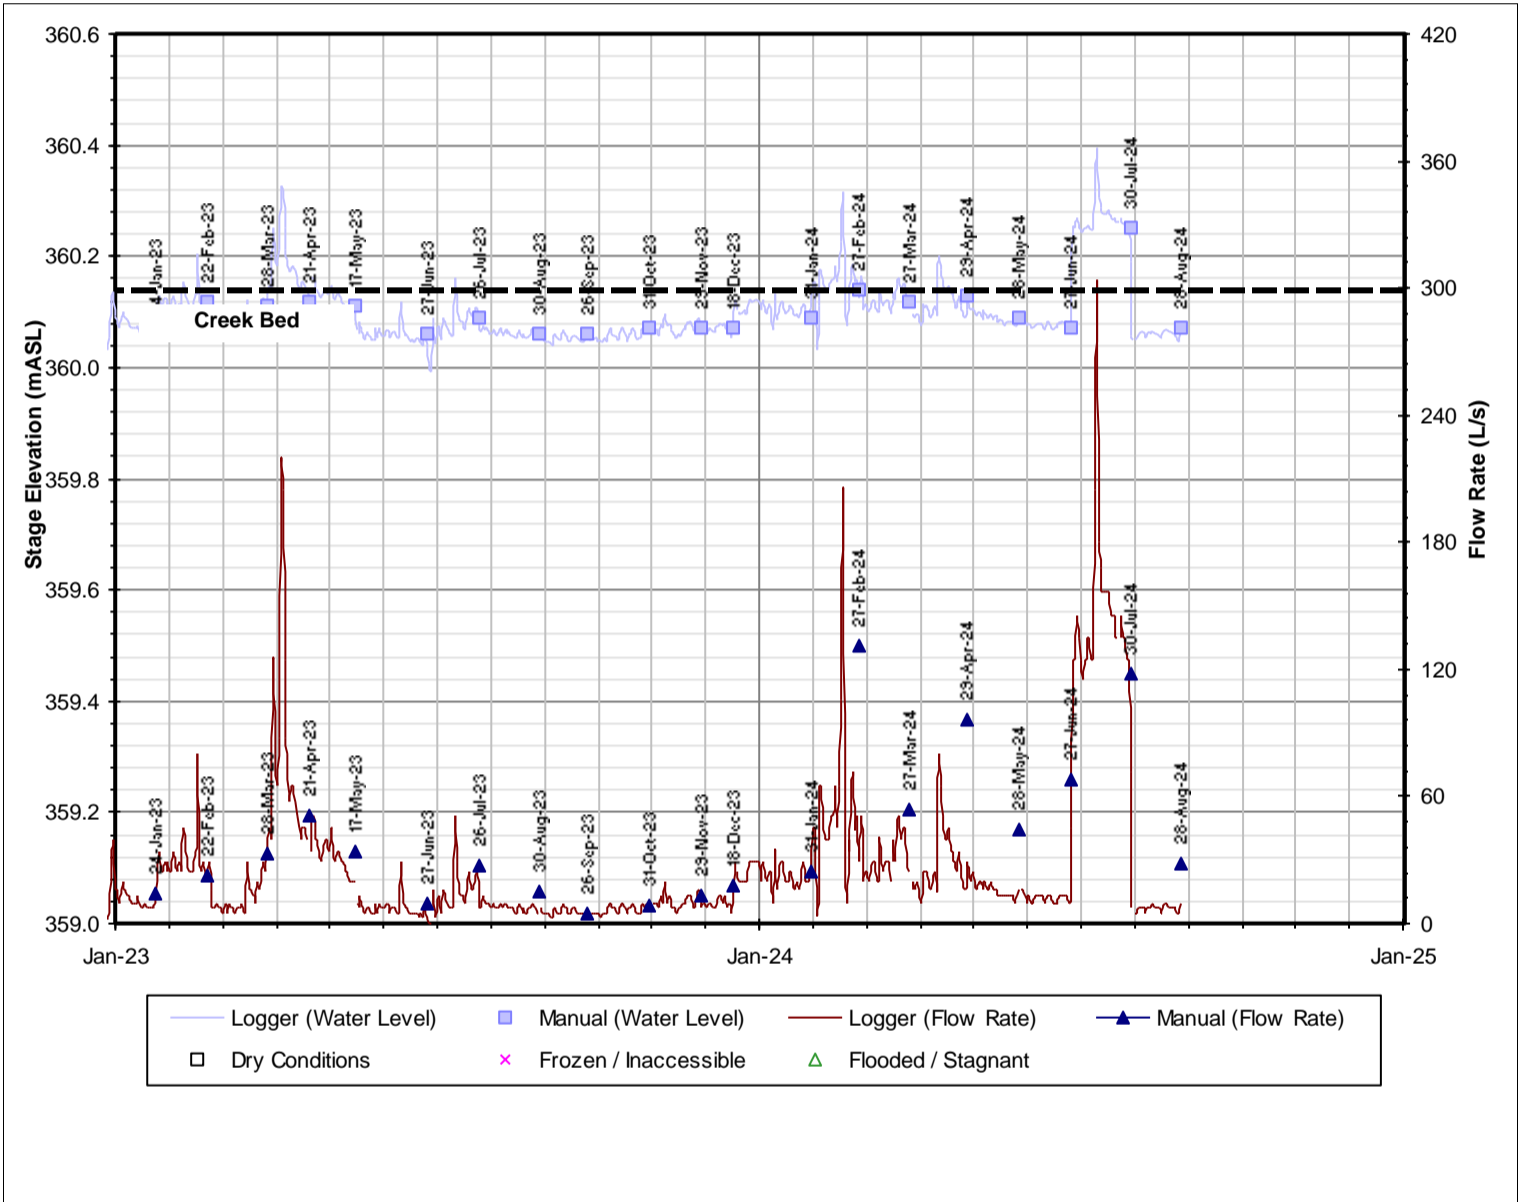

# PR Control

Data current to 26-Aug-2024 12:00. Data update scheduled for 30-Sep-2024 12:00.  
 For additional data requests, please email Walker Aggregates Inc.: [SHanson@Walkerind.com](mailto:SHanson@Walkerind.com)

# BC Control

Data current to 26-Aug-2024 12:00. Data update scheduled for 30-Sep-2024 12:00.  
 For additional data requests, please email Walker Aggregates Inc.: [SHanson@Walkerind.com](mailto:SHanson@Walkerind.com)