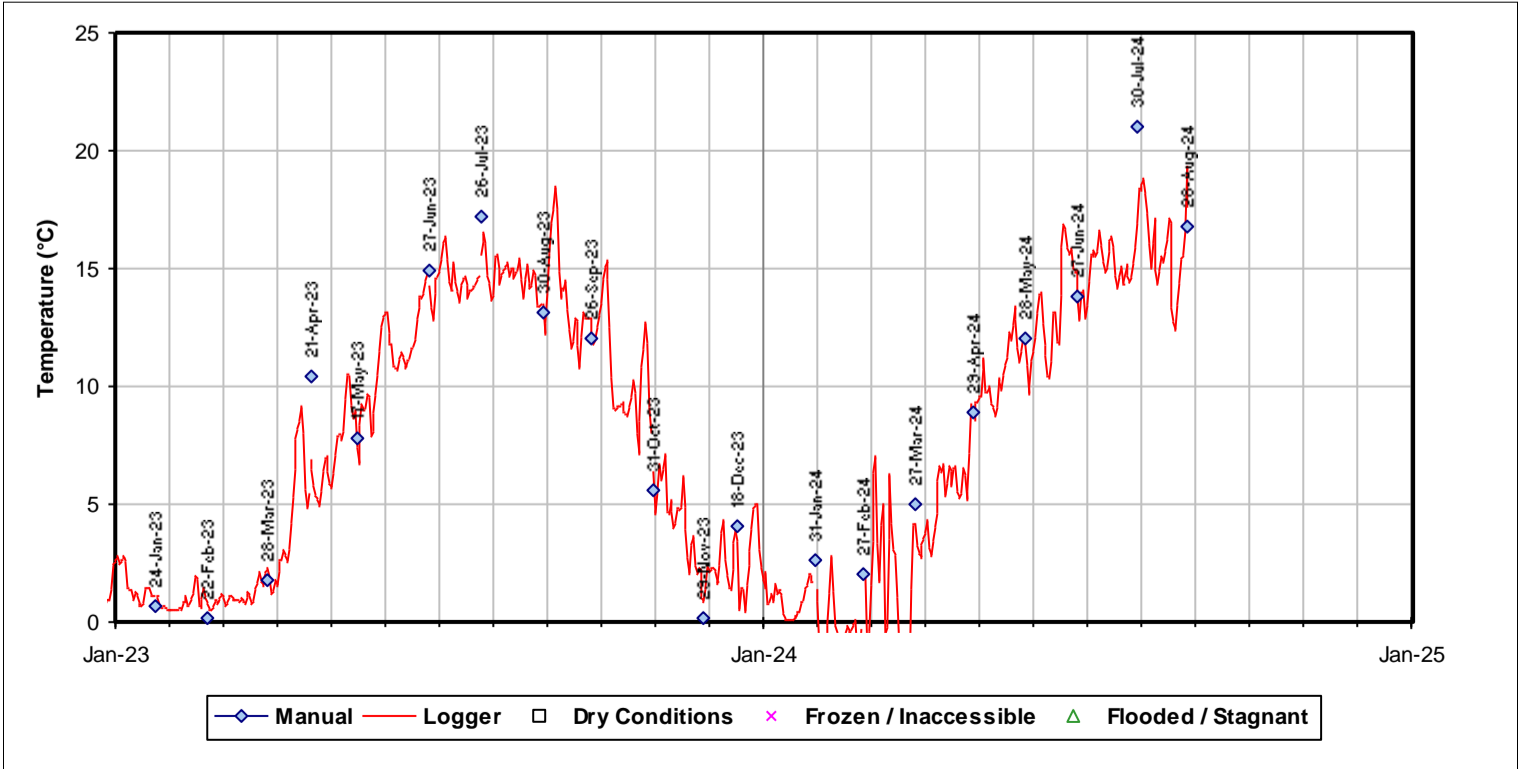

# BC Control

Data current to 26-Aug-2024 12:00. Data update scheduled for 30-Sep-2024 12:00.  
 For additional data requests, please email Walker Aggregates Inc.: [SHanson@Walkerind.com](mailto:SHanson@Walkerind.com)