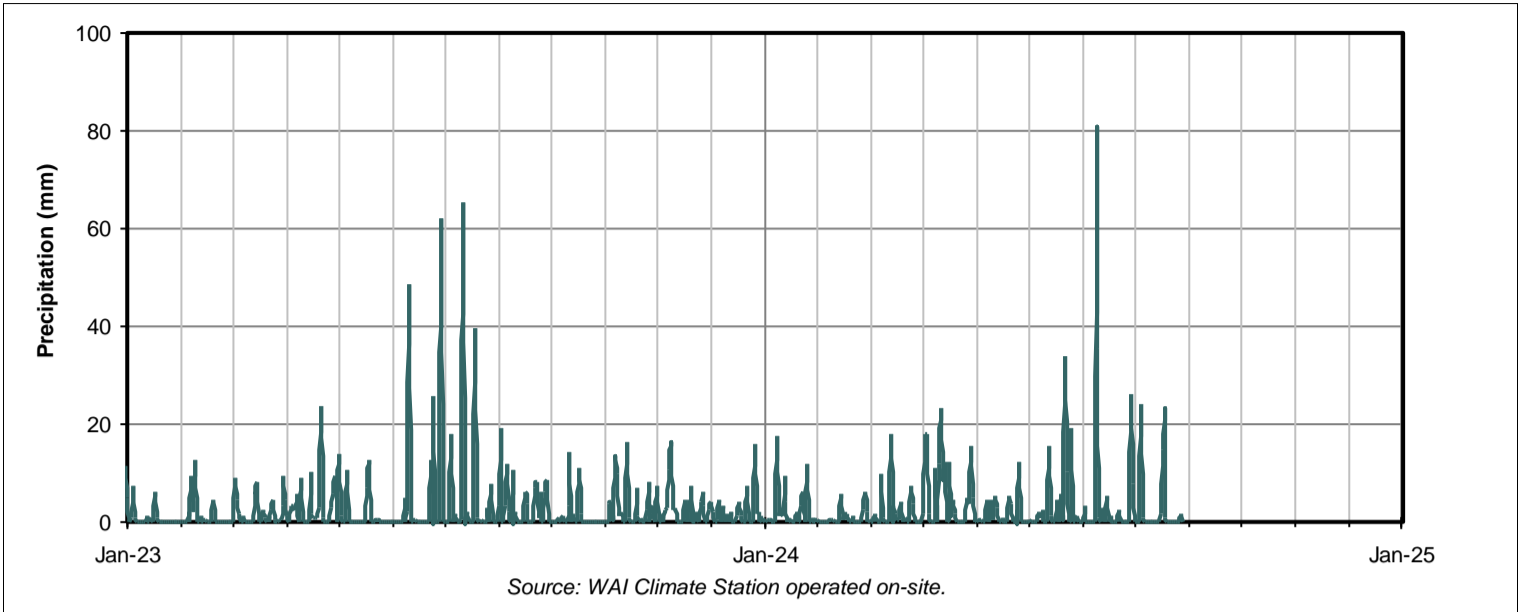

# PR Control

Data current to 26-Aug-2024 12:00. Data update scheduled for 30-Sep-2024 12:00.  
 For additional data requests, please email Walker Aggregates Inc.: [SHanson@Walkerind.com](mailto:SHanson@Walkerind.com)