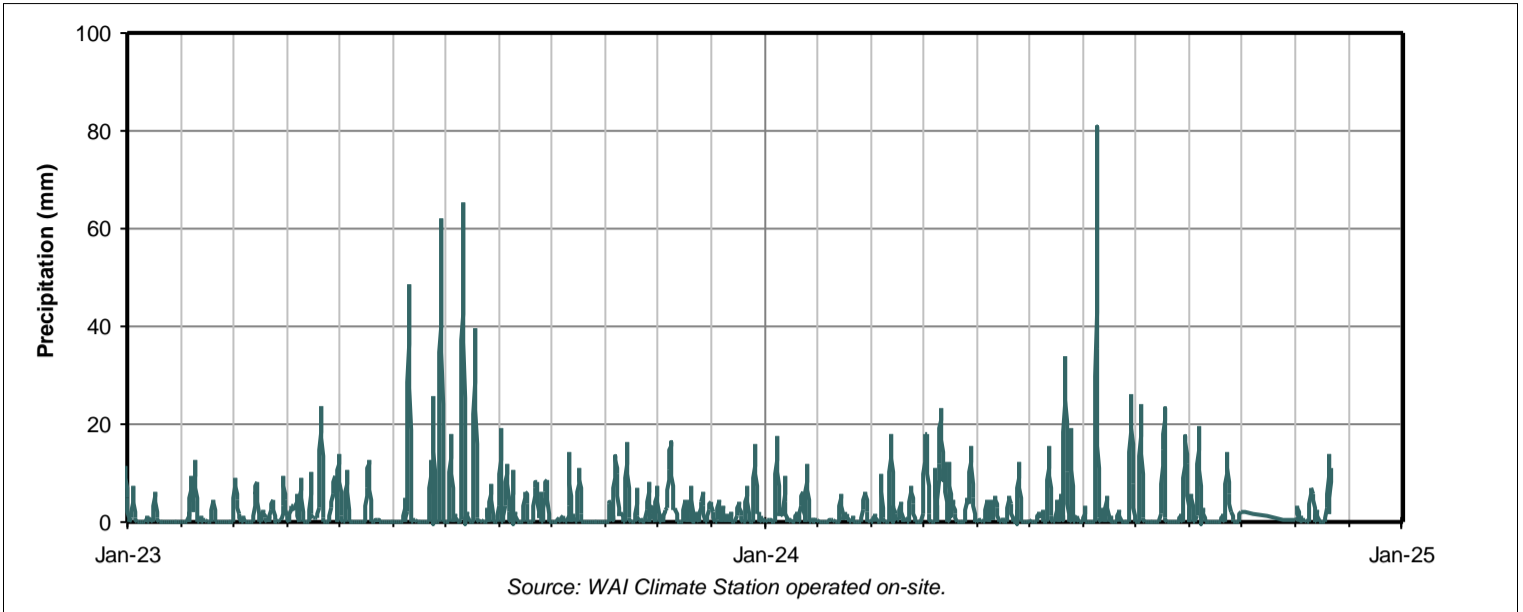

# PR Control

Data current to 18-Nov-2024 12:00. Data update scheduled for 20-Dec-2024 12:00.  
 For additional data requests, please email Walker Aggregates Inc.: [SHanson@Walkerind.com](mailto:SHanson@Walkerind.com)