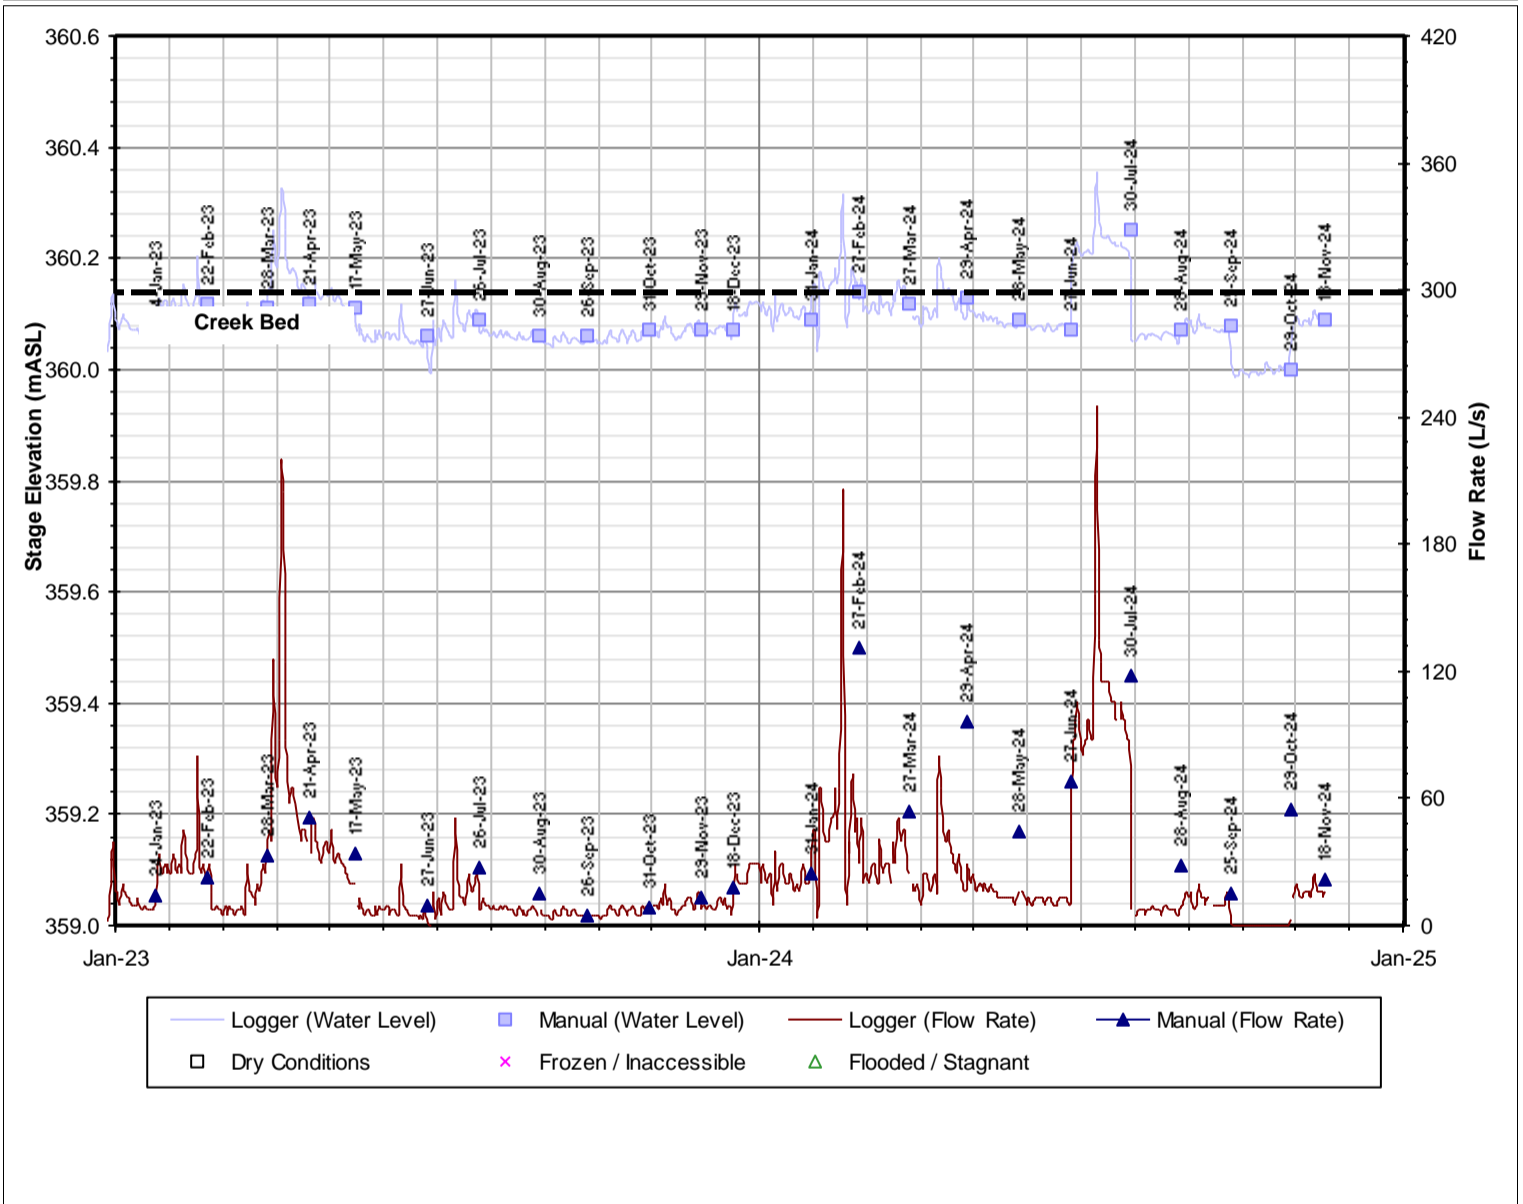

# PR Control

Data current to 18-Nov-2024 12:00. Data update scheduled for 20-Dec-2024 12:00.  
 For additional data requests, please email Walker Aggregates Inc.: [SHanson@Walkerind.com](mailto:SHanson@Walkerind.com)

# BC Control

Data current to 18-Nov-2024 12:00. Data update scheduled for 20-Dec-2024 12:00.  
 For additional data requests, please email Walker Aggregates Inc.: [SHanson@Walkerind.com](mailto:SHanson@Walkerind.com)