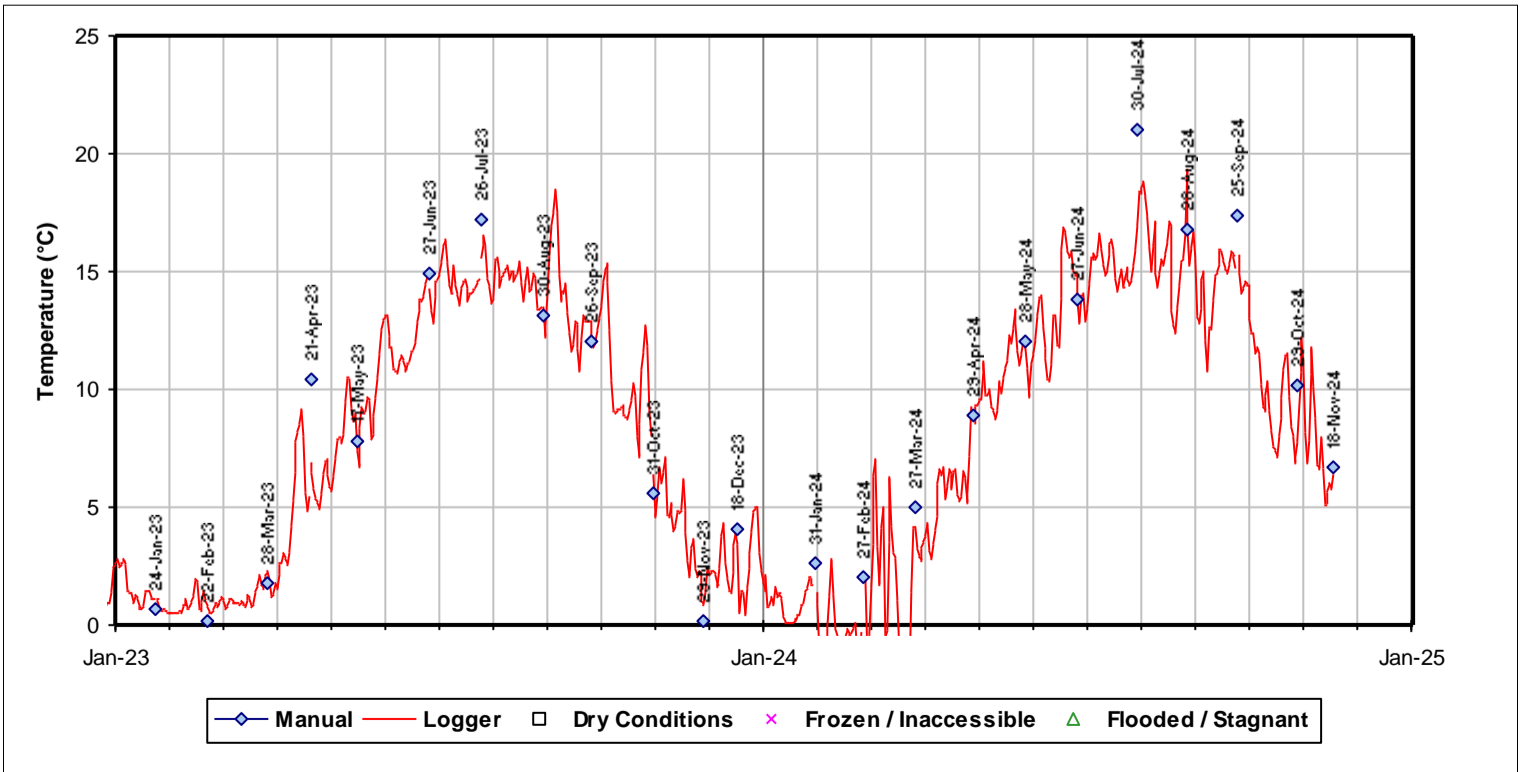

# BC Control

Data current to 18-Nov-2024 12:00. Data update scheduled for 20-Dec-2024 12:00.  
 For additional data requests, please email Walker Aggregates Inc.: [SHanson@Walkerind.com](mailto:SHanson@Walkerind.com)