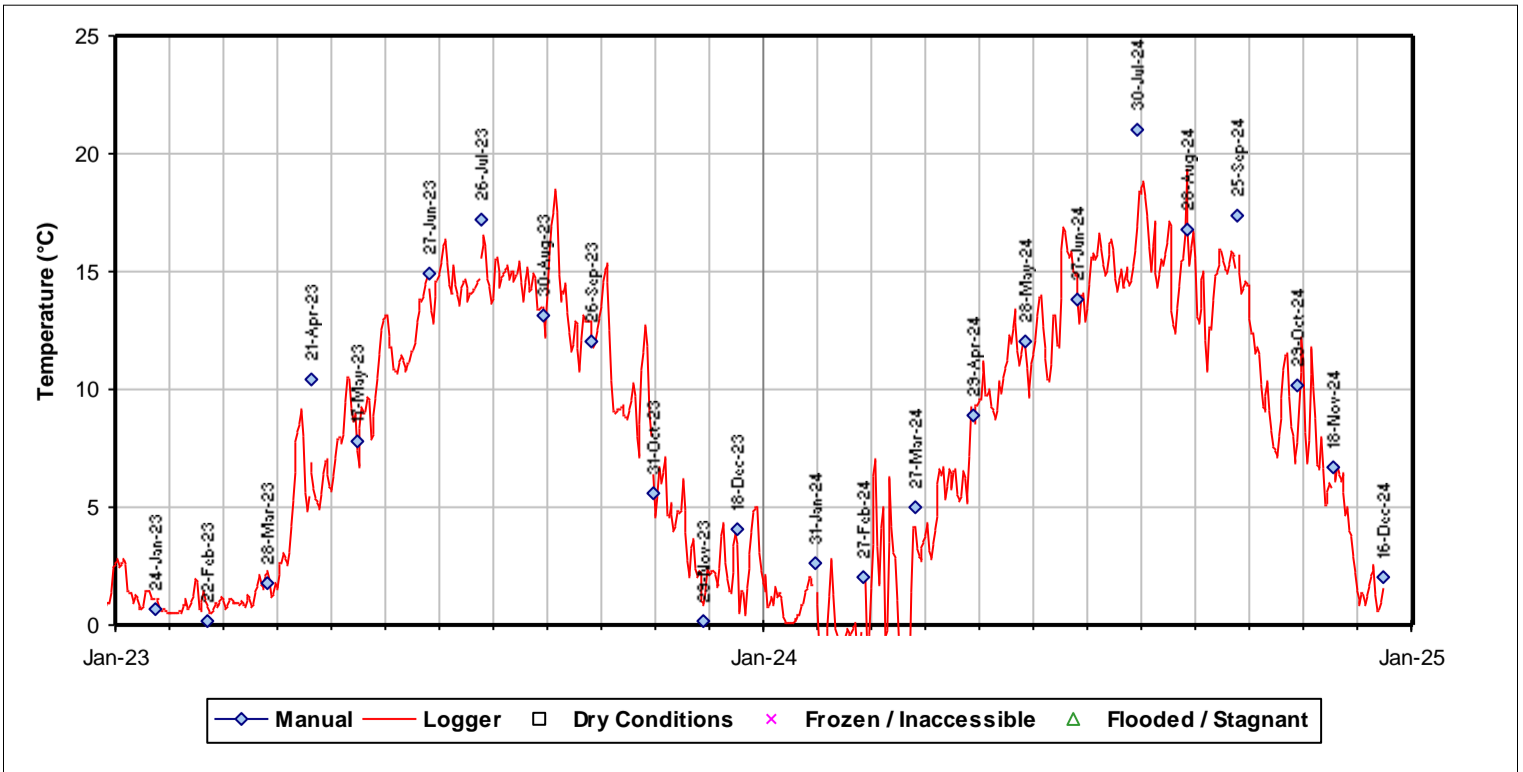

PR Control

Data current to 16-Dec-2024 12:00. Data update scheduled for 31-Jan-2025 12:00.
 For additional data requests, please email Walker Aggregates Inc.: SHanson@Walkerind.com

BC Control

Data current to 16-Dec-2024 12:00. Data update scheduled for 31-Jan-2025 12:00.
 For additional data requests, please email Walker Aggregates Inc.: SHanson@Walkerind.com