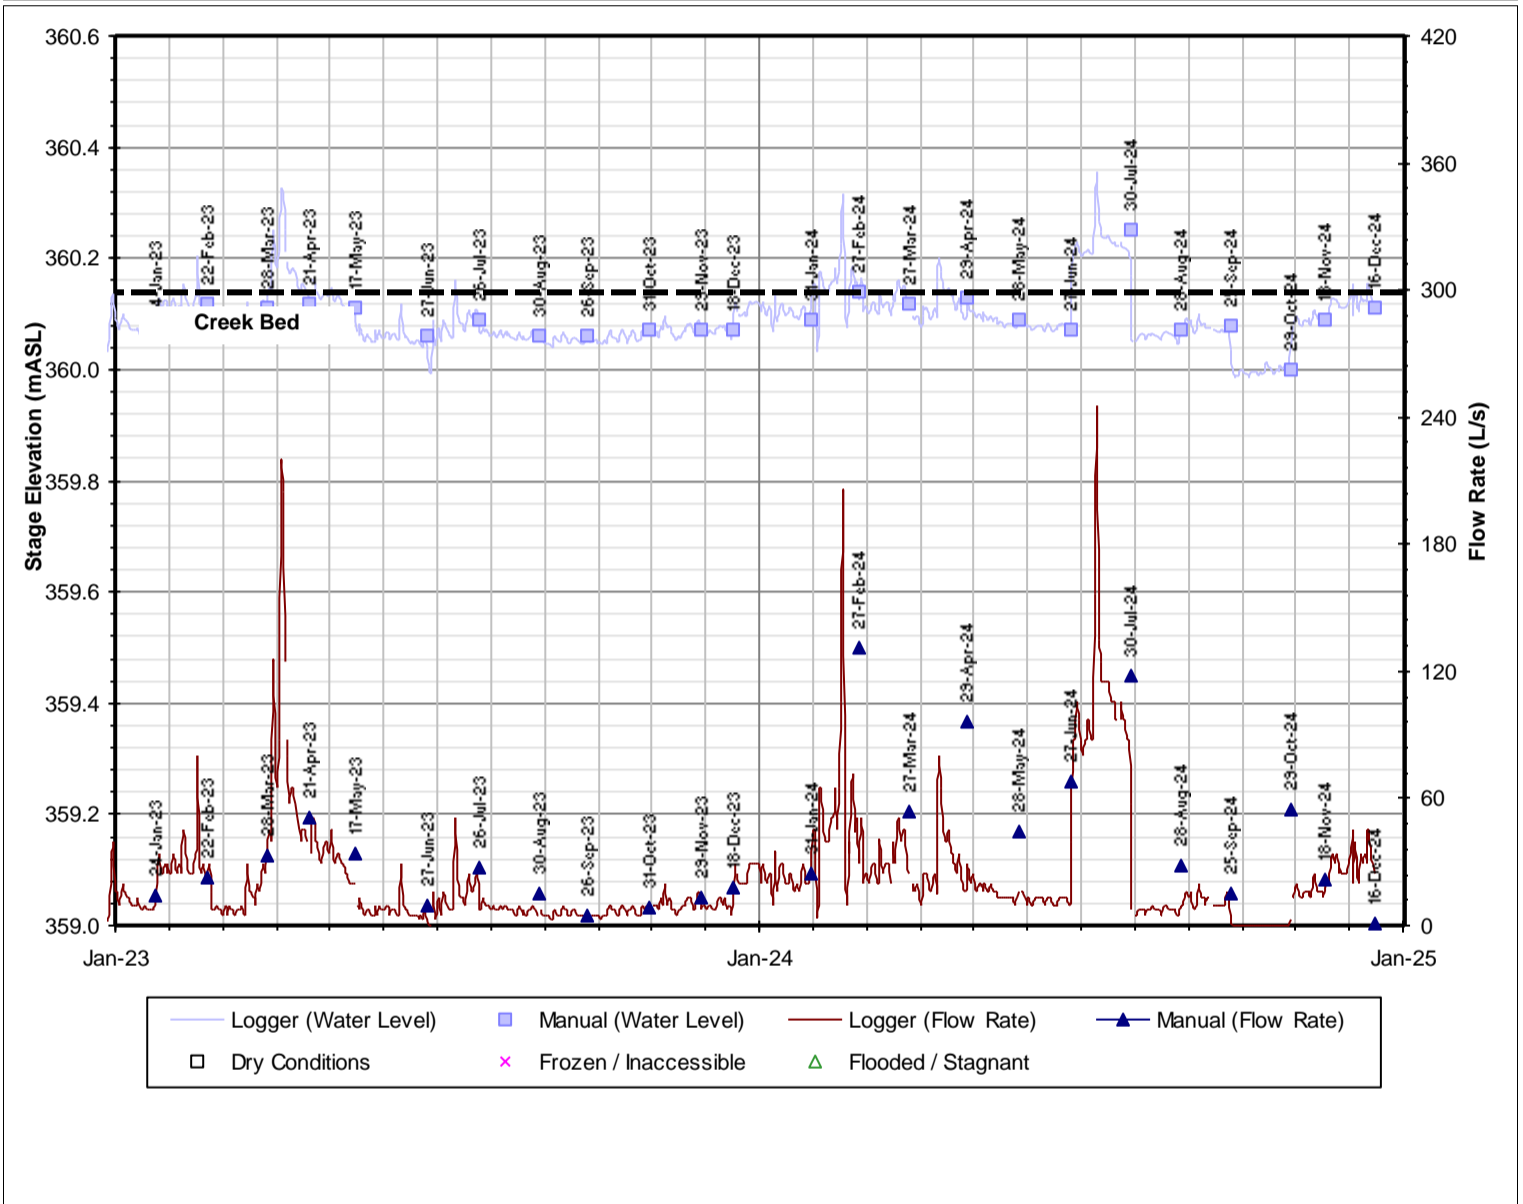

PR Control

Data current to 16-Dec-2024 12:00. Data update scheduled for 31-Jan-2025 12:00.
 For additional data requests, please email Walker Aggregates Inc.: SHanson@Walkerind.com

BC Control

Data current to 16-Dec-2024 12:00. Data update scheduled for 31-Jan-2025 12:00.
 For additional data requests, please email Walker Aggregates Inc.: SHanson@Walkerind.com