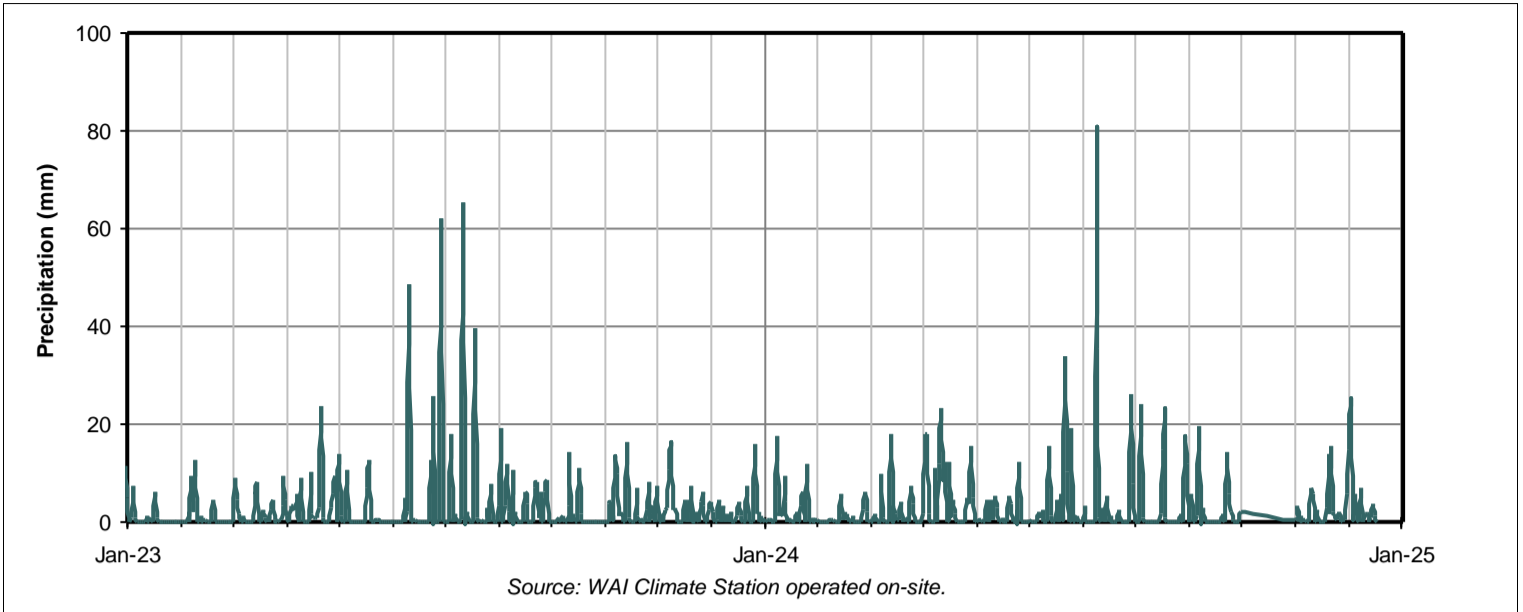

PR Control

Data current to 16-Dec-2024 12:00. Data update scheduled for 31-Jan-2025 12:00.
 For additional data requests, please email Walker Aggregates Inc.: SHanson@Walkerind.com

BC Control

Data current to 16-Dec-2024 12:00. Data update scheduled for 31-Jan-2025 12:00.
 For additional data requests, please email Walker Aggregates Inc.: SHanson@Walkerind.com