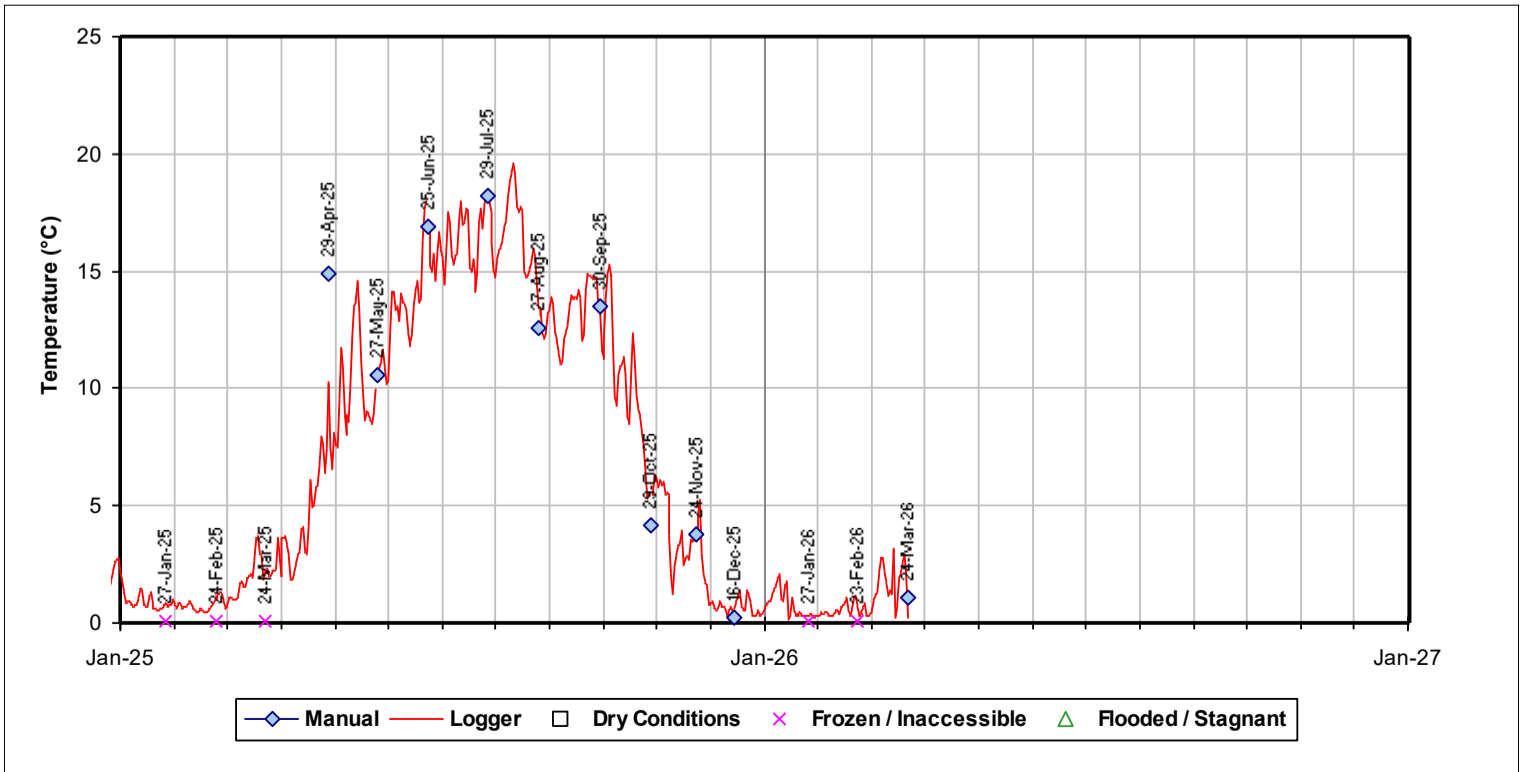

# BC Control

Data current to 24-Mar-2026 12:00. Data update scheduled for 30-Apr-2026 12:00.  
 For additional data requests, please email Walker Aggregates Inc.: [SHanson@Walkerind.com](mailto:SHanson@Walkerind.com)