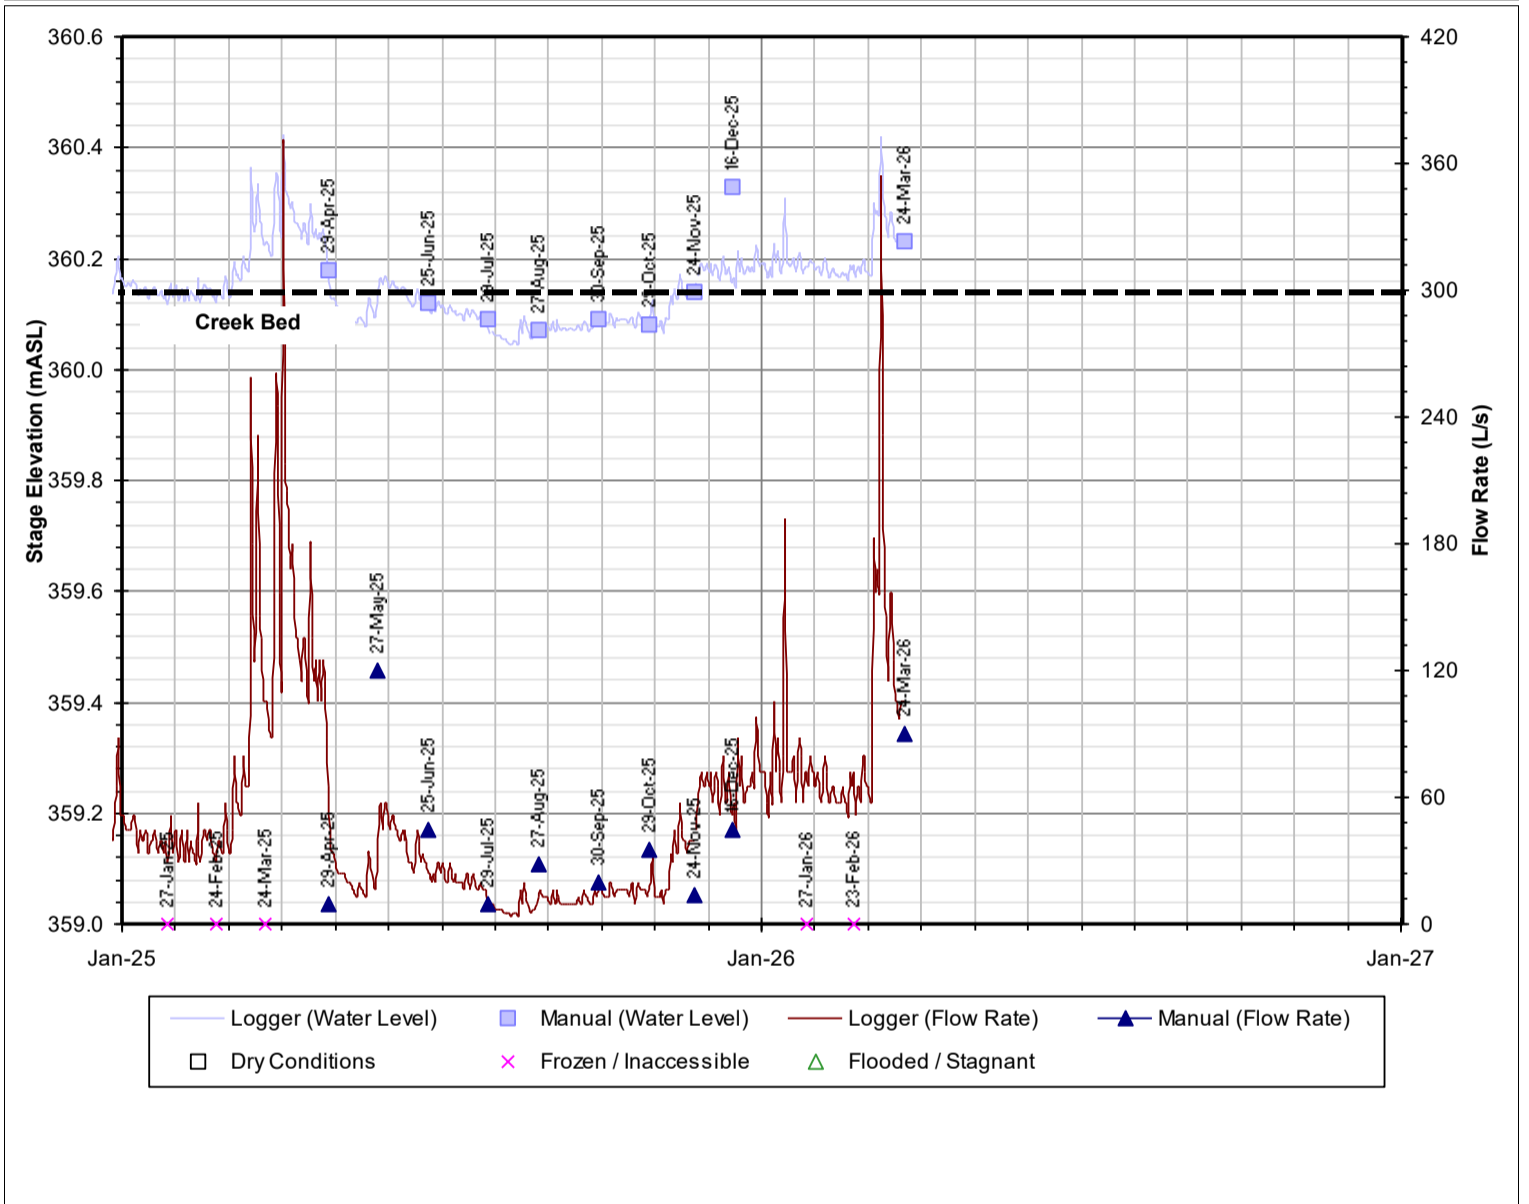

# PR Control

Data current to 24-Mar-2026 12:00. Data update scheduled for 30-Apr-2026 12:00.  
 For additional data requests, please email Walker Aggregates Inc.: [SHanson@Walkerind.com](mailto:SHanson@Walkerind.com)

# BC Control

Data current to 24-Mar-2026 12:00. Data update scheduled for 30-Apr-2026 12:00.  
 For additional data requests, please email Walker Aggregates Inc.: [SHanson@Walkerind.com](mailto:SHanson@Walkerind.com)